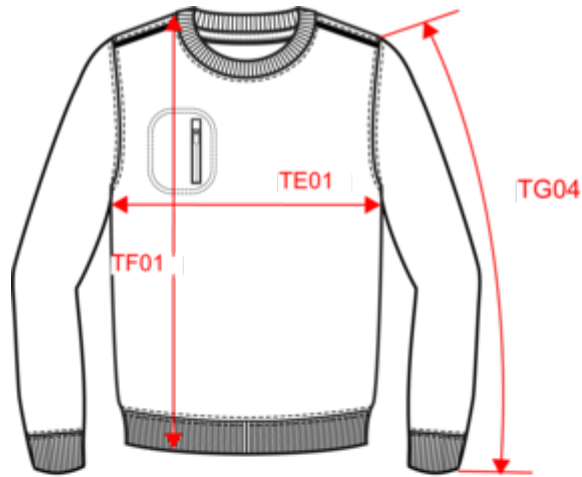

## Unisex-Sweatshirt mit kontrastfarbener zip Tasche

### Maße

Measurements in cm	XS	S	M	L	XL	XXL	3XL	4XL	5XL
TE01 - 1/2 chest width at 1.5cm below armhole	49.00	52.00	55.00	58.00	61.00	64.00	67.00	70.00	73.00
TF01 - Total height from HSP	68.00	70.00	72.00	74.00	76.00	78.00	80.00	82.00	84.00
TG02 - Long sleeve length	62.50	63.50	64.50	65.50	66.50	67.50	68.50	69.50	70.50